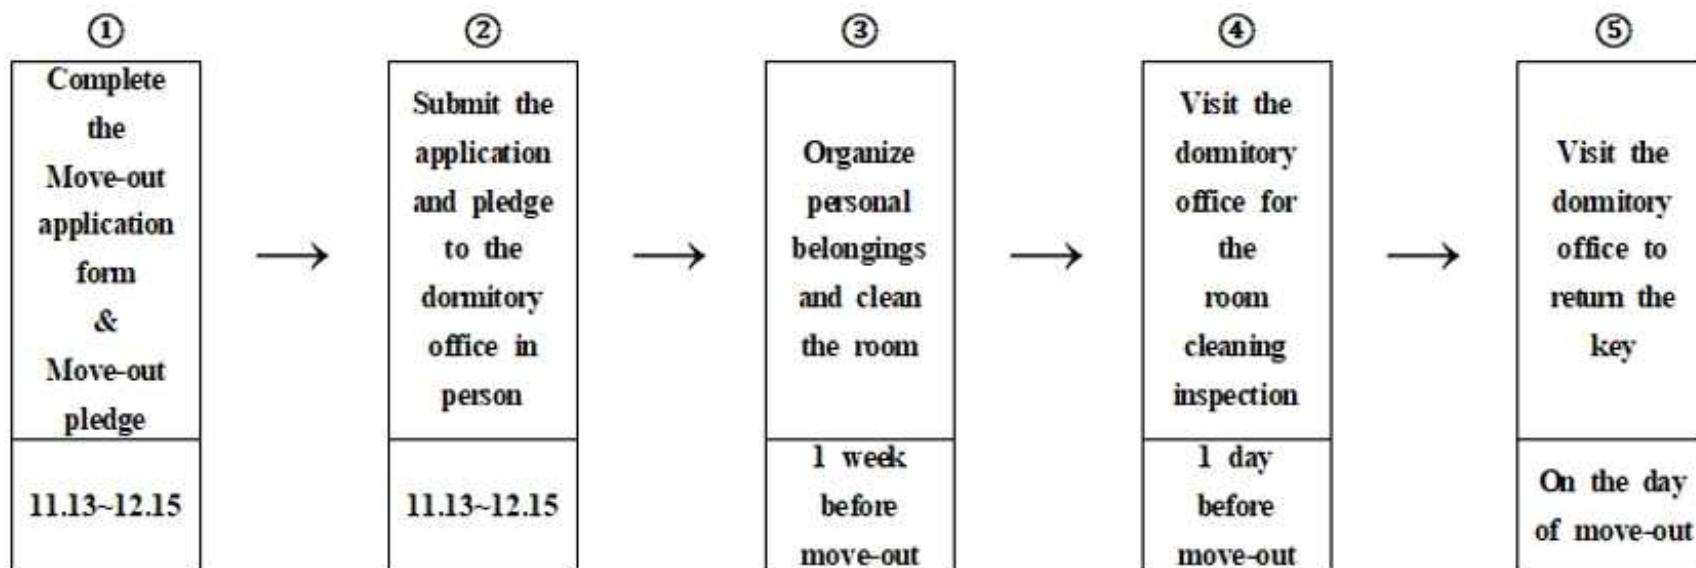

2023-2 Winter Vacation Move-In & Move-Out Procedures

2023-2 Move-out procedure (Move-out Date: 23.12.26 / Dormitory office location: Global House, East Building, 7th floor)

2023-2 Winter Vacation Move-in procedure (Move-in period: 23.12.23 ~ 24.02.16 / Visit the dormitory office to submit the move-in pledge.)