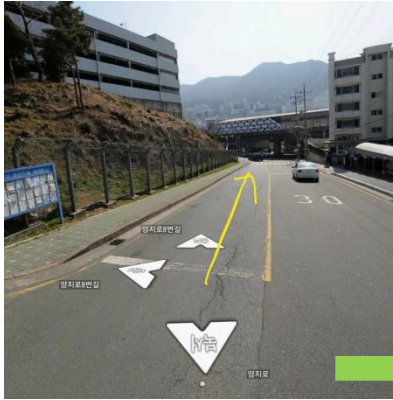

Busan Bohun Hospital Vaccination Center 부산보훈병원 예방접종센터

By green small Bus No. 2

-Departure: DSU Global Village

-Arrival: Busan Buhun Hospital

- Wait and get on this No. 2 bus at Global Village Sports Center Stop (near CU convenient store)
- Move 13 stops
- Get off at Busan Buhun Hospital stop
- Walk 375m to the Vaccination Center inside the hospital
(See the map and the photos next pages)

Turn right and
Follow these signs

“예방접종센터” is Vaccination Center