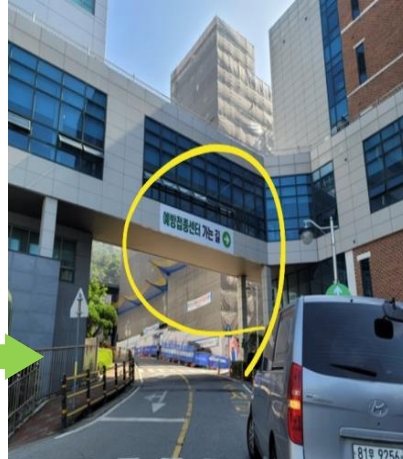

Busan Bohun Hospital Vaccination Center 부산보훈병원 예방접종센터

By green small Bus No. 2

-Departure: DSU Global Village

-Arrival: Busan Buhun Hospital

- Wait and get on this No. 2 bus at Global Village Sports Center Stop (near CU convenient store)
- Move 13 stops
- Get off at Busan Buhun Hospital stop
- Walk 375m to the Vaccination Center inside the hospital
(See the map and the photos next pages)

Turn right and
Follow these signs

“예방접종센터” is Vaccination Center